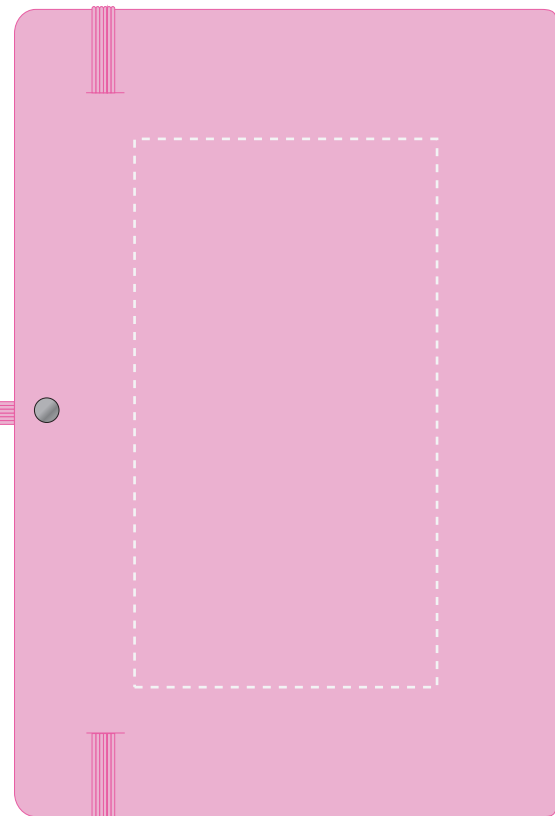

We stock this item in the following colours

**PANTONE REFERENCE(S)**

 Full Colour Printing

Product Image for visualisation
- colours may vary

ARTWORK SCALE 50%

-  CENTRED TO PRINT AREA
-  CENTRED TO NOTEBOOK

ARTWORK SCALE 50%

-  CENTRED TO PRINT AREA
-  CENTRED TO NOTEBOOK

The dashed line is to demonstrate print area and will not appear on your printed item

PLEASE NOTE:

- All colours including print and product are for visual purposes only and should not be regarded as the actual colour of the product and print.
- Some products may vary from batch to batch and may differ from previous orders.
- The colour and texture of a product can also have an effect on the final print colour.
- By approving this order we accept that you understand these terms.

To proceed, please approve visual via the online system.

ARTWORK SCALE 100%

Max print area: 195mm x 100mm

ARTWORK SCALE 100%

Max print area: 145mm x 80mm